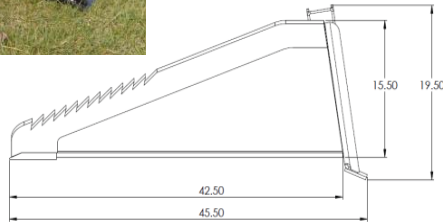

Stump Bucket

Model# 33040

-  Excellent for digging up stumps, removing rocks and digging trenches
-  Takes the work out of digging
-  Painted using a 2 part Urethane process for an exceptional finish

Specifications	
Overall Width	45"
Overall Height	18"
Overall Depth	44"
Bucket Thickness	5/16" Grade 50
Side Cutting Edge	1/2" Grade 50
Wear Bars	1/2" Grade 50
Cutting Edge	3/4"x 6"
Weight	353 lbs.

Tree Spade Model #33131

- Durable construction for years of use
- Transplant trees
- Remove Small Rocks
- Fully Reinforced
- Painted using a 2 part Urethane process for an exceptional finish

Specifications	
Overall Width	47.5"
Overall Height	25"
Overall Depth	51"
Bucket Thickness	3/8" Grade 50
Top Tube	4 x 4 x .250
Cutting edge	1/2" x 3
Back plate	5/16 Grade 50
Weight	405 lbs

Specifications	
Overall Height	20"
Overall Width	46"
Overall Depth	28"
Grapple Opening	12"
Grapple Teeth	5/8 Grade 50
Flat Face Hydraulic Couplers	(Optional)
Hydraulic Hoses	3/8"
Cylinder	2-1/2" x 8"
Main Pin	1-1/2" Greaseable
Weight	396

Tree Shear Model #33300

Specifications	
Width	62"
Height	49"
Length	48"
Weight	934 lbs.

- Durable construction for years of use
- Heavy duty fence keeps operator protected
- 14" opening. 20+ tons of force utilizing a 5" cylinder
- Cutting edge and main body constructed from T1 Steel. Grip teeth are replaceable.
- Manual rotation from horizontal to vertical for multi use cutting. Greaseable pivot pin.
- Painted using a 2 part Urethane process for an exceptional finish