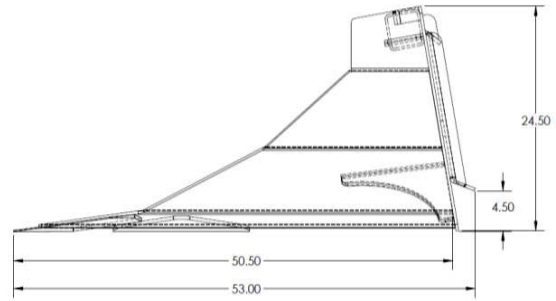

Stump Bucket

Model# 33040

-  Excellent for digging up stumps, removing rocks and digging trenches
-  Takes the work out of digging
-  Painted using a 2 part Urethane process for an exceptional finish

Specifications	
Overall Width	45"
Overall Height	18"
Overall Depth	44"
Bucket Thickness	5/16" Grade 50
Side Cutting Edge	1/2" Grade 50
Wear Bars	1/2" Grade 50
Cutting Edge	3/4"x 6"
Weight	353 lbs.

Tree Spade Model #33131

- Durable construction for years of use
- Transplant trees
- Remove Small Rocks
- Fully Reinforced
- Painted using a 2 part Urethane process for an exceptional finish

Specifications	
Overall Width	47.5"
Overall Height	25"
Overall Depth	51"
Bucket Thickness	3/8" Grade 50
Top Tube	4 x 4 x .250
Cutting edge	1/2" x 3
Back plate	5/16 Grade 50
Weight	405 lbs

Specifications	
Overall Height	20"
Overall Width	46"
Overall Depth	28"
Grapple Opening	12"
Grapple Teeth	5/8 Grade 50
Flat Face Hydraulic Couplers	(Optional)
Hydraulic Hoses	3/8"
Cylinder	2-1/2" x 8"
Main Pin	1-1/2" Greaseable
Weight	396

Tree Shear Model #33300

Specifications	
Width	62"
Height	49"
Length	48"
Weight	934 lbs.

- Durable construction for years of use
- Heavy duty fence keeps operator protected
- 14" opening. 20+ tons of force utilizing a 5" cylinder
- Cutting edge and main body constructed from T1 Steel. Grip teeth are replaceable.
- Manual rotation from horizontal to vertical for multi use cutting. Greaseable pivot pin.
- Painted using a 2 part Urethane process for an exceptional finish