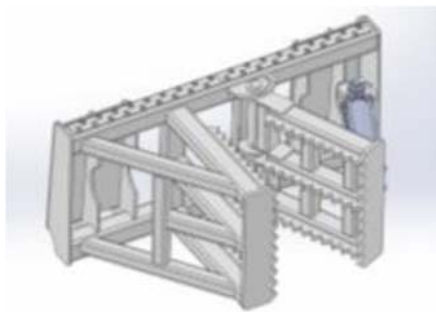

Tree Puller