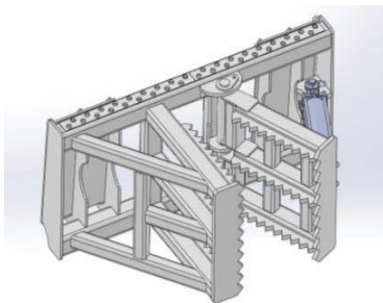

Stump Bucket

Model# 33040

-  Excellent for digging up stumps, removing rocks and digging trenches
-  Takes the work out of digging
-  Painted using a 2 part Urethane process for an exceptional finish

Specifications	
Overall Width	45"
Overall Height	18"
Overall Depth	44"
Bucket Thickness	5/16" Grade 50
Side Cutting Edge	1/2" Grade 50
Wear Bars	1/2" Grade 50
Cutting Edge	3/4"x 6"
Weight	353 lbs.

Tree Spade Model #33131

- Durable construction for years of use
- Transplant trees
- Remove Small Rocks
- Fully Reinforced
- Painted using a 2 part Urethane process for an exceptional finish

Specifications	
Overall Width	47.5"
Overall Height	25"
Overall Depth	51"
Bucket Thickness	3/8" Grade 50
Top Tube	4 x 4 x .250
Cutting edge	1/2" x 3
Back plate	5/16 Grade 50
Weight	405 lbs

Tree Puller Model #33350

- Durable construction for years of use
- Heavy duty lifting
- Unique tooth design to hold material
- Clears trees and shrubs
- Good for both large and small trees
- Painted using a 2 part Urethane process for exceptional results

Tree Shear Model #33300

Specifications	
Width	62"
Height	49"
Length	48"
Weight	934 lbs.

- Durable construction for years of use
- Heavy duty fence keeps operator protected
- 14" opening. 20+ tons of force utilizing a 5" cylinder
- Cutting edge and main body constructed from T1 Steel. Grip teeth are replaceable.
- Manual rotation from horizontal to vertical for multi use cutting. Greaseable pivot pin.
- Painted using a 2 part Urethane process for an exceptional finish