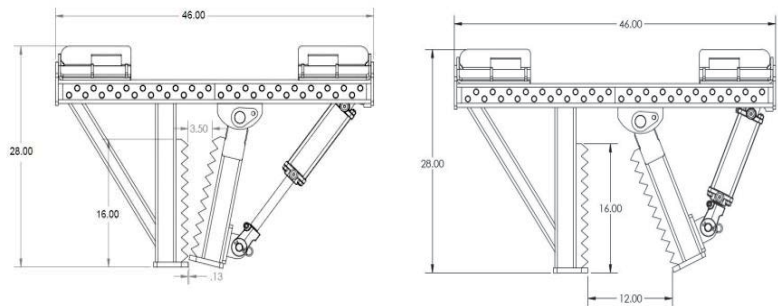

Tree Puller Model #33350

- Durable construction for years of use
- Heavy duty lifting
- Unique tooth design to hold material
- Clears trees and shrubs
- Good for both large and small trees
- Painted using a 2 part Urethane process for exceptional results

Specifications	
Overall Height	20"
Overall Width	46"
Overall Depth	28"
Grapple Opening	12"
Grapple Teeth	5/8 Grade 50
Flat Face Hydraulic Couplers	(Optional)
Hydraulic Hoses	3/8"
Cylinder	2-1/2" x 8"
Main Pin	1-1/2" Greaseable
Weight	396