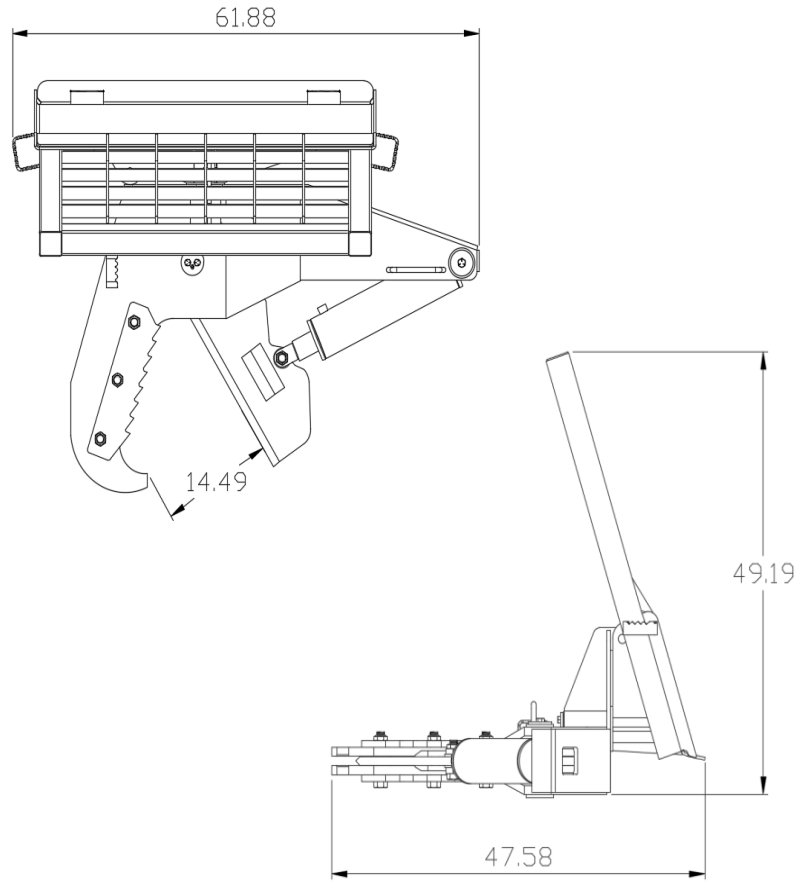

Stump Bucket

Model# 33040

-  Excellent for digging up stumps, removing rocks and digging trenches
-  Takes the work out of digging
-  Painted using a 2 part Urethane process for an exceptional finish

Specifications	
Overall Width	45"
Overall Height	18"
Overall Depth	44"
Bucket Thickness	5/16" Grade 50
Side Cutting Edge	1/2" Grade 50
Wear Bars	1/2" Grade 50
Cutting Edge	3/4"x 6"
Weight	353 lbs.

Tree Spade Model #33131

- Durable construction for years of use
- Transplant trees
- Remove Small Rocks
- Fully Reinforced
- Painted using a 2 part Urethane process for an exceptional finish

Specifications	
Overall Width	47.5"
Overall Height	25"
Overall Depth	51"
Bucket Thickness	3/8" Grade 50
Top Tube	4 x 4 x .250
Cutting edge	1/2" x 3
Back plate	5/16 Grade 50
Weight	405 lbs

Specifications	
Overall Height	20"
Overall Width	46"
Overall Depth	28"
Grapple Opening	12"
Grapple Teeth	5/8 Grade 50
Flat Face Hydraulic Couplers	(Optional)
Hydraulic Hoses	3/8"
Cylinder	2-1/2" x 8"
Main Pin	1-1/2" Greaseable
Weight	396

Tree Shear Model #33300

Specifications	
Width	62"
Height	49"
Length	48"
Weight	934 lbs.

- Durable construction for years of use
- Heavy duty fence keeps operator protected
- 14" opening. 20+ tons of force utilizing a 5" cylinder
- Cutting edge and main body constructed from T1 Steel. Grip teeth are replaceable.
- Manual rotation from horizontal to vertical for multi use cutting. Greaseable pivot pin.
- Painted using a 2 part Urethane process for an exceptional finish